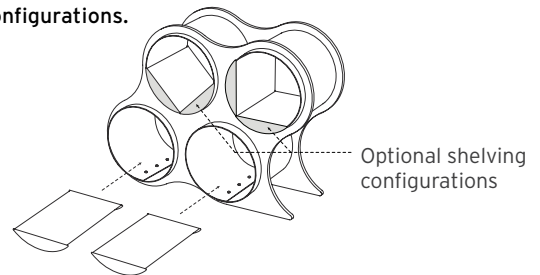

Model Number	Width	Depth	Price
Standard Glass Top Only			
PSC-BOLA-GLS2	38	19	$861
Slotted Glass Top Only			
PSC-BOLA-GLS	38	19	$1,501
*Metal Shelf Only			
PSC-BOLA-SHLV-SET	Includes 2 shelves		$194

- Tempered glass is 3/8" thick.

*Order Metal shelves to create optional shelving configurations.