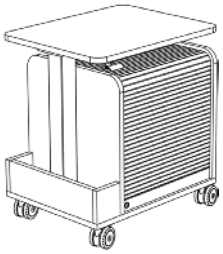

FEATURES

- Modern design accommodates casual and professional environments alike.
- Durable laminate work surface with tough edge banding for lasting protection.
- Panels are 3/4" thick TFL or HPL with 2MM PVC edge banding.
- Available in standard and premium laminate finishes, with HPL combinations.
- Accent edge banding in Tangerine, Red, Scale Green, Arctic Blue, and Storm Gray.
- Four models: mobile pedestal, two-door cabinet, tambour cabinet, and workhorse.
- Mobile pedestal has a locking box drawer and file drawer or single-door cabinet.
- Two-door cabinet features a locking double-door design.
- Tambour cabinet includes a lockable tambour door with anti-slam hardware, light grey finish only.
- Workhorse model includes seated workbench with cushion, slide-open drawer, open cubby, and foldable footrest.
- Mobile pedestal has 2" locking casters; other units have 3" locking casters with quiet wheels.
- All models have a pneumatic height-adjustable column with one-handed lever, in Metallic Silver.
- Nylon web pull strap on two-door, tambour, and workhorse units, matching contrast edge banding.
- Designed by David Winston.

Mobile Pedestal
Box / File Drawers
16" W x 22" D x 25¼" H

Mobile Pedestal
Single Door
16" W x 22" D x 25¼" H

Two-Door Cabinet
Keyed Lock
24" W x 19" D x 26½" H

Tambour Door
Keyed Lock
24" W x 19" D x 26½" H