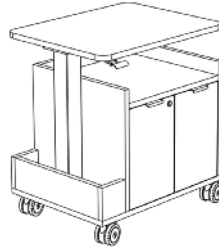

FEATURES

- Modern design accommodates casual and professional environments alike.
- Durable laminate work surface with tough edge banding for lasting protection.
- Panels are 3/4" thick TFL or HPL with 2MM PVC edge banding.
- Available in standard and premium laminate finishes, with HPL combinations.
- Accent edge banding in Tangerine, Red, Scale Green, Arctic Blue, and Storm Gray.
- Four models: mobile pedestal, two-door cabinet, tambour cabinet, and workhorse.
- Mobile pedestal has a locking box drawer and file drawer or single-door cabinet.
- Two-door cabinet features a locking double-door design.
- Tambour cabinet includes a lockable tambour door with anti-slam hardware, light grey finish only.
- Workhorse model includes seated workbench with cushion, slide-open drawer, open cubby, and foldable footrest.
- Mobile pedestal has 2" locking casters; other units have 3" locking casters with quiet wheels.
- All models have a pneumatic height-adjustable column with one-handed lever, in Metallic Silver.
- Nylon web pull strap on two-door, tambour, and workhorse units, matching contrast edge banding.
- Designed by David Winston.

Mobile Pedestal
Box / File Drawers
16" W x 22" D x 25¼" H

Mobile Pedestal
Single Door
16" W x 22" D x 25¼" H

Two-Door Cabinet
Keyed Lock
24" W x 19" D x 26½" H

Tambour Door
Keyed Lock
24" W x 19" D x 26½" H

Workhorse
Under Seat Storage
32½" W x 15" D x 24" H