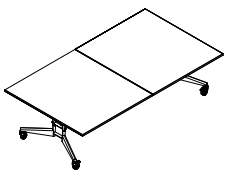

## Threefold 3-in-1 Tables

Transform your space with the versatile Threefold Ping Pong Table, a 3-in-1 centerpiece that seamlessly transitions from a regulation-size ping pong table to a conference table and mobile marker board. Featuring a secure hinge and lock system for easy folding and rolling, power options, and a dry erase surface, it's perfect for dynamic environments. Ideal for team meetings, brainstorming sessions, or recreational play, the Threefold Ping Pong Table blends fun and functionality, fostering creativity and collaboration in any setting.

### FEATURES

- Durable high-pressure laminate (HPL) surface with robust 2mm PVC edge.
- Retractable net, paddles, and balls also offered.
- Sturdy powder-coated steel legs and a folding frame with four lockable casters for easy mobility.
- Folds up for storage and doubles as a presentation marker board.
- Designed to navigate narrow doorways and elevators effortlessly.
- Available in 9-foot regulation size, as well as 10-foot and 12-foot options.

Note: Marker board functionality is exclusive to tables with the White Dry Erase finish.

### SPECIFICATIONS (Visit us online for complete collection details)

Threefold 9 Foot  
60" W x 108" L x 30"H  
(72"H folded)

Threefold 10 Foot  
48" W x 120" L x 30"H  
(72"H folded)

Threefold 10 Foot  
54" W x 120" L x 30"H  
(72"H folded)