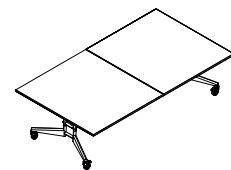

## Threefold 3-in-1 Tables

Transform your space with the versatile Threefold Ping Pong Table, a 3-in-1 centerpiece that seamlessly transitions from a regulation-size ping pong table to a conference table and mobile marker board. Featuring a secure hinge and lock system for easy folding and rolling, power options, and a dry erase surface, it's perfect for dynamic environments. Ideal for team meetings, brainstorming sessions, or recreational play, the Threefold Ping Pong Table blends fun and functionality, fostering creativity and collaboration in any setting.

### FEATURES

- Durable high-pressure laminate (HPL) surface with robust 2mm PVC edge.
- Retractable net, paddles, and balls also offered.
- Sturdy powder-coated steel legs and a folding frame with four lockable casters for easy mobility.
- Folds up for storage and doubles as a presentation marker board.
- Designed to navigate narrow doorways and elevators effortlessly.
- Available in 9-foot regulation size, as well as 10-foot and 12-foot options.

### SPECIFICATIONS (Visit us online for complete collection details)

Threefold 9 Foot  
60" W x 108" L x 30"H  
(72"H folded)

Threefold 10 Foot  
48" W x 120" L x 30"H  
(72"H folded)

Threefold 10 Foot  
54" W x 120" L x 30"H  
(72"H folded)

Threefold 12 Foot  
48" W x 140" L x 30"H  
(72"H folded)