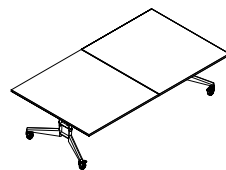

## Threefold 3-in-1 Tables

Transform your space with the versatile Threefold Ping Pong Table, a 3-in-1 centerpiece that seamlessly transitions from a regulation-size ping pong table to a conference table and mobile marker board. Featuring a secure hinge and lock system for easy folding and rolling, power options, and a dry erase surface, it's perfect for dynamic environments. Ideal for team meetings, brainstorming sessions, or recreational play, the Threefold Ping Pong Table blends fun and functionality, fostering creativity and collaboration in any setting.

### FEATURES

- Durable high-pressure laminate (HPL) surface with robust 2mm PVC edge.
- Retractable net, paddles, and balls also offered.
- Sturdy powder-coated steel legs and a folding frame with four lockable casters for easy mobility.
- Folds up for storage and doubles as a presentation marker board.
- Designed to navigate narrow doorways and elevators effortlessly.
- Available in 9-foot regulation size, as well as 10-foot and 12-foot options.

### SPECIFICATIONS (Visit us online for complete collection details)

Threefold 9 Foot  
60" W x 108" L x 30"H  
(72"H folded)

Threefold 10 Foot  
48" W x 120" L x 30"H  
(72"H folded)

Threefold 10 Foot  
54" W x 120" L x 30"H  
(72"H folded)

Threefold 12 Foot  
48" W x 140" L x 30"H  
(72"H folded)