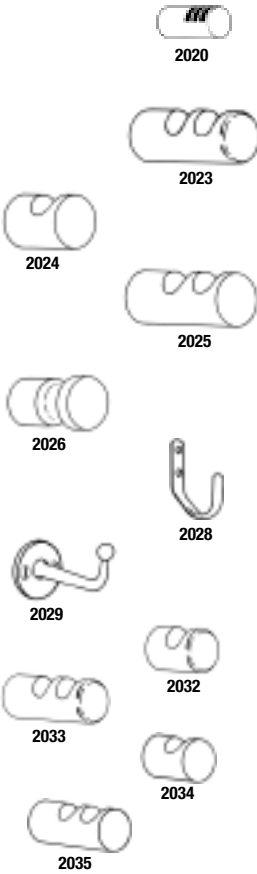

Hat & Coat Hooks

Finishes

Model	Description	Size	AL	H	SS
2020	brass	¾" dia x 1 ½" d		$82	
2023	aluminum	1 ½" dia x 3 3/8" d	$108	$120	
2024	aluminum	1 ½" dia x 2 ¼" d	$95	$107	
2025	aluminum	1 ½" dia x 3 ¾" d	$108	$120	
2026	aluminum	1 ½" dia x 2 ½" d	$95	$107	
2028	stainless steel	½" w x 3" h x 2" d			$66
2029	polished stainless steel	1" w x 2" d			$62
2032	aluminum	1" dia x 1 ¾" d	$84	$90	
2033	aluminum	1" dia x 2 ¾" d	$88	$99	
2034	aluminum	1" dia x 1 5/8" d	$84	$90	
2035	aluminum	1" dia x 3" d	$88	$99	
Option					
2999	wall anchor option (price per each)		$2		

Single Hook Prices.
See page 74 for Mounting Bar prices.
Wood screws included.
Coat Hook base material is aluminum unless otherwise specified.

To Order Specify

1. Quantity
2. Model
3. Finish
4. Option

Finishes

1. **AL** Polished Aluminum, Natural Anodized
   H Polished Chrome
   SS Stainless Steel

See Web