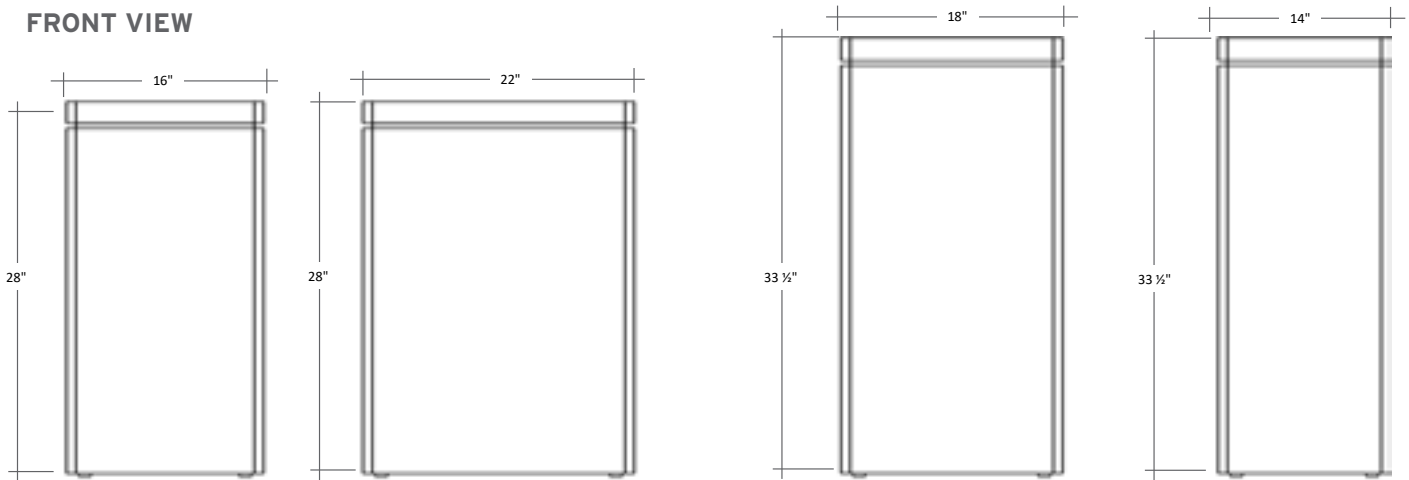

REVEAL

DETAILS

- REVEAL Waste & Recycling Receptacles are manufactured in the USA out of 100% post-consumer steel.
- Available in four sizes, with a choice of two lid options for each size. No custom sizes are available.
- Lid conceals internal bag retainer. All bins will ship with a pre-installed bag liner.
- Available in 6 standard powdercoat finishes. For other finish options, please contact Customer Service for pricing. Minimum quantities may apply.
- Glides provide approximately 1/2" of adjustability.
- Appropriate for indoor use only.
- Ships assembled.
- Set of Bin Icons will ship with each receptacle:

FRONT VIEW