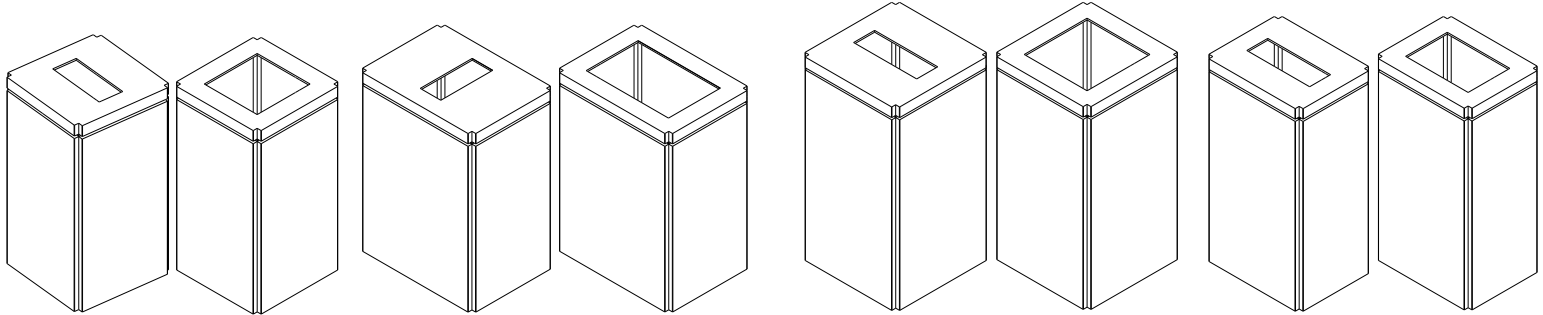

## FINISHES

**REVEAL**

**DETAILS**

- REVEAL Waste & Recycling Receptacles are manufactured in the USA out of 100% post-consumer steel.
- Available in four sizes, with a choice of two lid options for each size. No custom sizes are available.
- Lid conceals internal bag retainer. All bins will ship with a pre-installed bag liner.
- Available in 6 standard powdercoat finishes. For other finish options, please contact Customer Service for pricing. Minimum quantities may apply.
- Glides provide approximately 1/2" of adjustability.
- Appropriate for indoor use only.
- Ships assembled.
- Set of Bin Icons will ship with each receptacle: