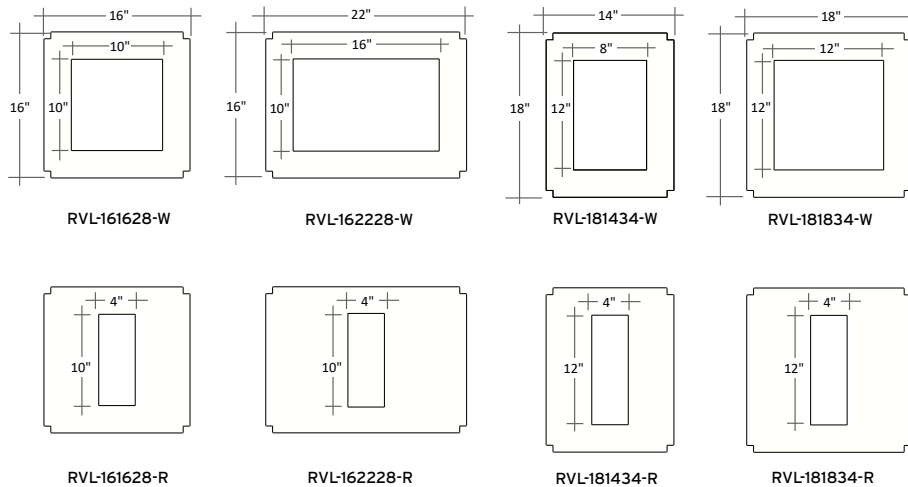

PRICING

Model Number	Width	Depth	Height	Capacity	Lid Cut-Out	List Price	Est. Ship Wt
RVL-161628-W	16	16	28	21gal	Waste	$1,245	34
RVL-161628-R	16	16	28	21gal	Recycling	$1,245	35
RVL-162228-W	22	16	28	30gal	Waste	$1,345	39
RVL-162228-R	22	16	28	30gal	Recycling	$1,345	41
RVL-181434-W	14	18	33 ½	25gal	Waste	$1,295	38
RVL-181434-R	14	18	33 ½	25gal	Recycling	$1,295	38
RVL-181834-W	18	18	33 ½	34gal	Waste	$1,395	43
RVL-181834-R	18	18	33 ½	34gal	Recycling	$1,395	44

- Each SKU is for a complete bin and lid set. Pre-installed bag liner and set of vinyl graphics will ship included.
- Specify color by listing the RAL number for each sku on the PO. For a two-color bin, list the colors for "Lid-XXXX" and "Base-XXXX". See page 4 for color information.
- Please note: Reveal Bins are appropriate for indoor use only.

BIN ICON SET

Model Number	Price
PPP-BINICONS	$25

- Vinyl graphic set includes: Glass, Paper, Plastic, Metal, Food Waste, Recycle and Landfill in both Soft White and Graphite.
- 1 Icon Set will ship standard with each bin. The above SKU is for replacement icons.